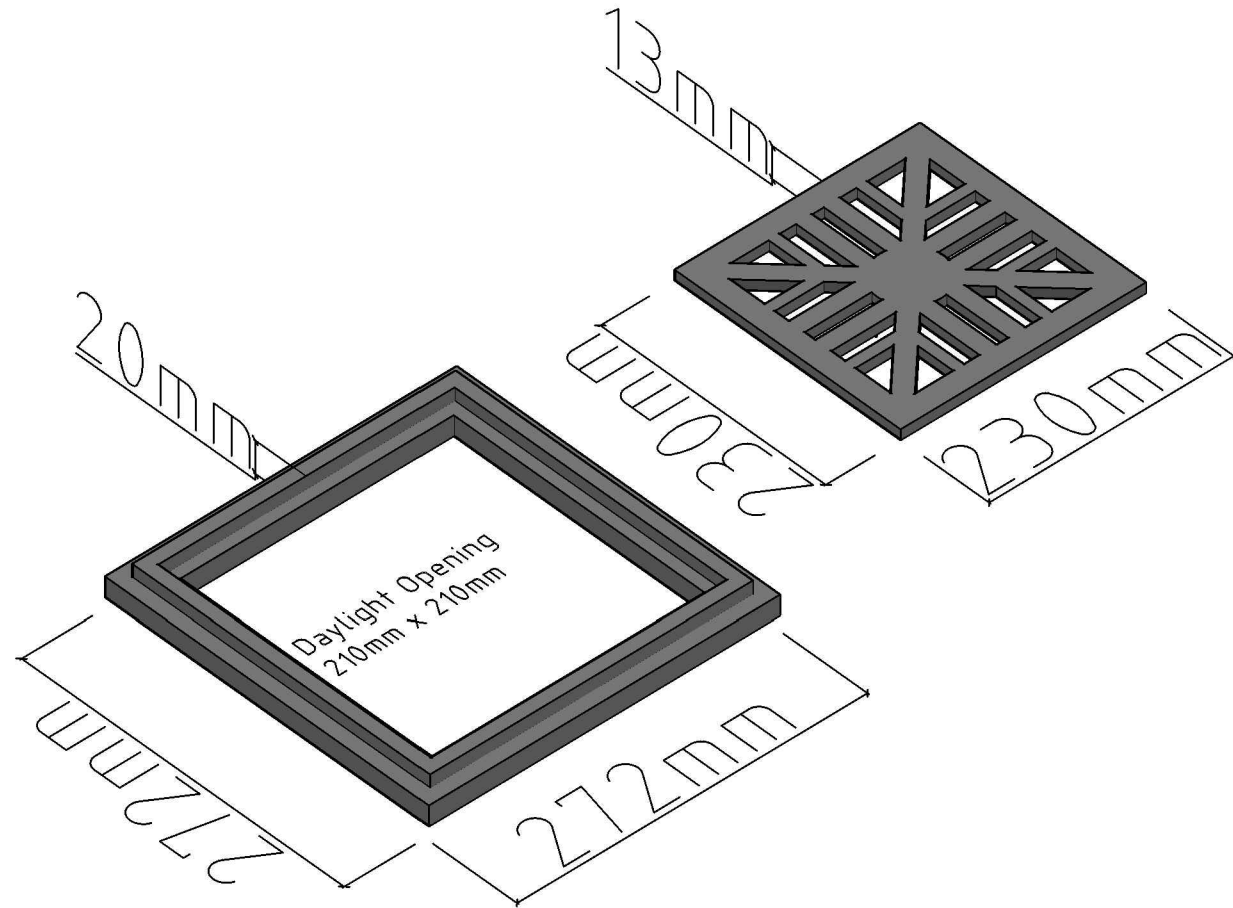

230 Dish

Weight Cover : 1 kg

Weight Frame : 1 kg

FORCE : 100kg Load

Side View